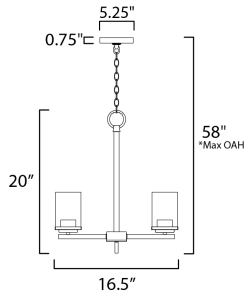

*max overall height

MEASUREMENTS

- DIMENSION : 16.5" L x 16.5" W x 20" H
- MAX OAH : 58" OAH
- CANOPY : 5.25" W x 0.75" H x 5.25" L
- HANGING WEIGHT : 6.24 lb

LAMPING

- INPUT VOLTAGE : 120V
- BULB : 3 x 60W Incandescent E26 Medium , 180W Total
- BULB INCLUDED : (Not Included)
- DIMMABLE :